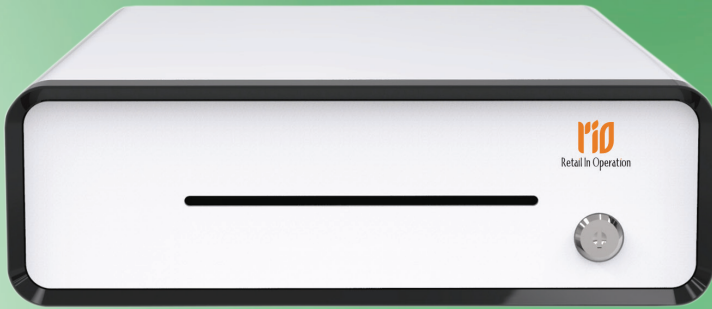

# CD 120

Stylish Cash Drawer

- Artistic Drawer Appearance
- Screw-less Bottom
- Solid Release Mechanism
- Tray with 5 Bills / 5 Coins (Two - layer Slidable Bill Compartments)
- Tray with 5Bills / 8 Coins (Detachable Coin Cups)
- Easily-detachable Ball Bearing Slide

<b>Model</b>	<b>CD120</b>
Physical Dimension	330 (W) x 408(D) x 112 (H) mm 13.0W*16.1D*4.4H inch
Currency Layout	5-Bill /5,8 Coins
Options	Micro Switch, Emergency Opener, Lockable Cover

• Note: all features and specifications are subject to change without notice.